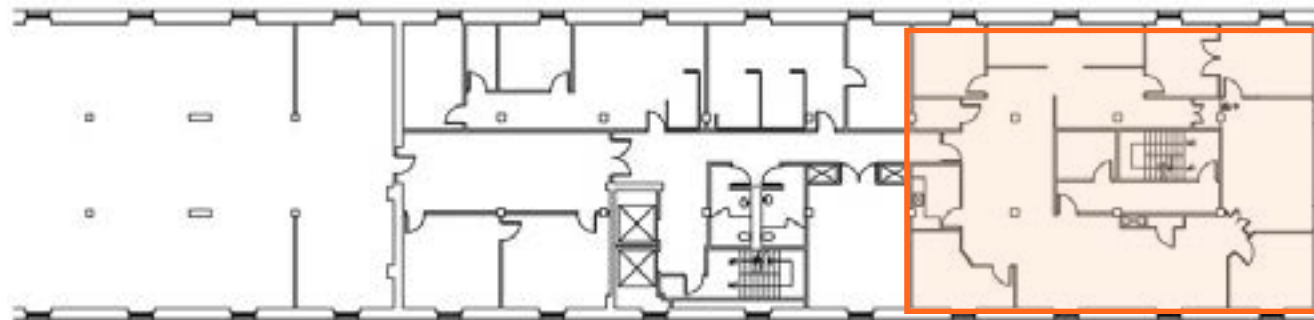

4TH FLOOR NORTH

351 West Camden Street

SUITE 400

2,700 RSF

■ AVAILABILITY

Tim Jackson
+1 410 685 9591
tim.jackson@cushwake.com

Kevin Greaney
+1 410 953 6689
kevin.greaney@cushwake.com

Stuart Rienhoff
+1 410 685 9245
stuart.rienhoff@cushwake.com