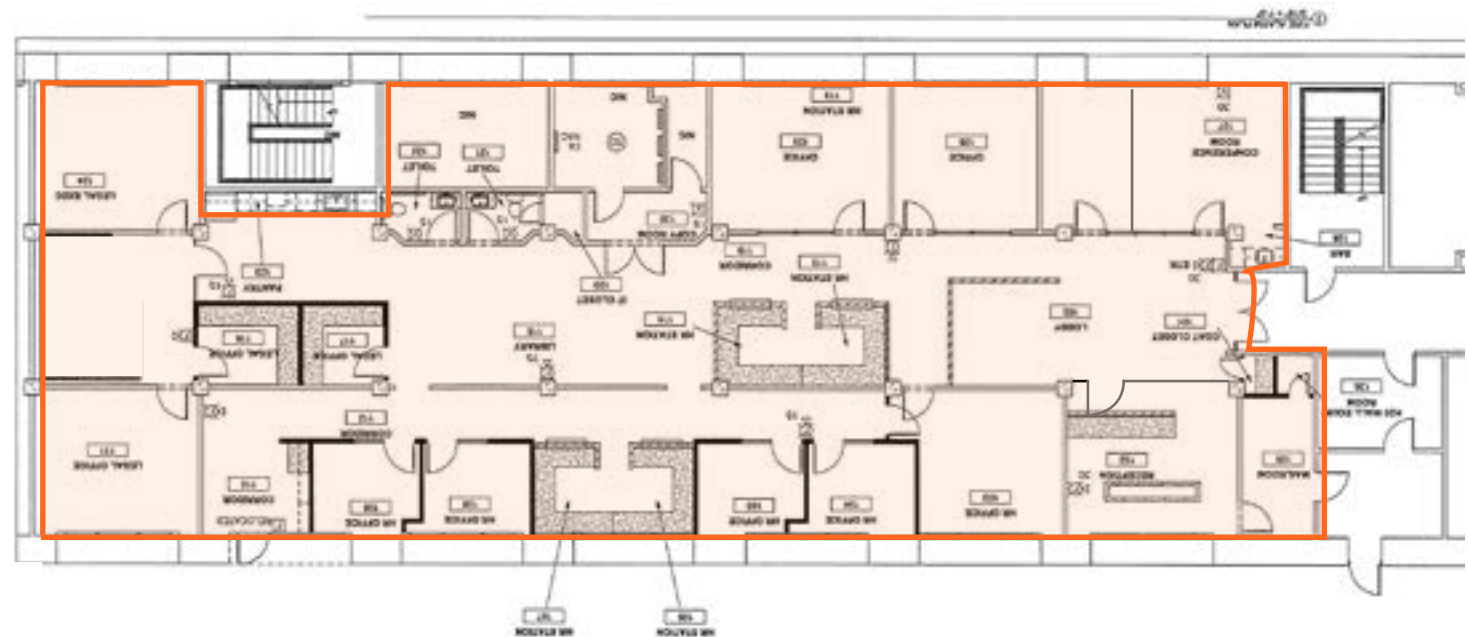

1ST FLOOR SOUTH

351 West Camden Street

SUITE 100

5,200 RSF

□ AVAILABILITY

Tim Jackson
+1 410 685 9591
tim.jackson@cushwake.com

Kevin Greaney
+1 410 953 6689
kevin.greaney@cushwake.com

Stuart Rienhoff
+1 410 382 8430
stuart.rienhoff@cushwake.com